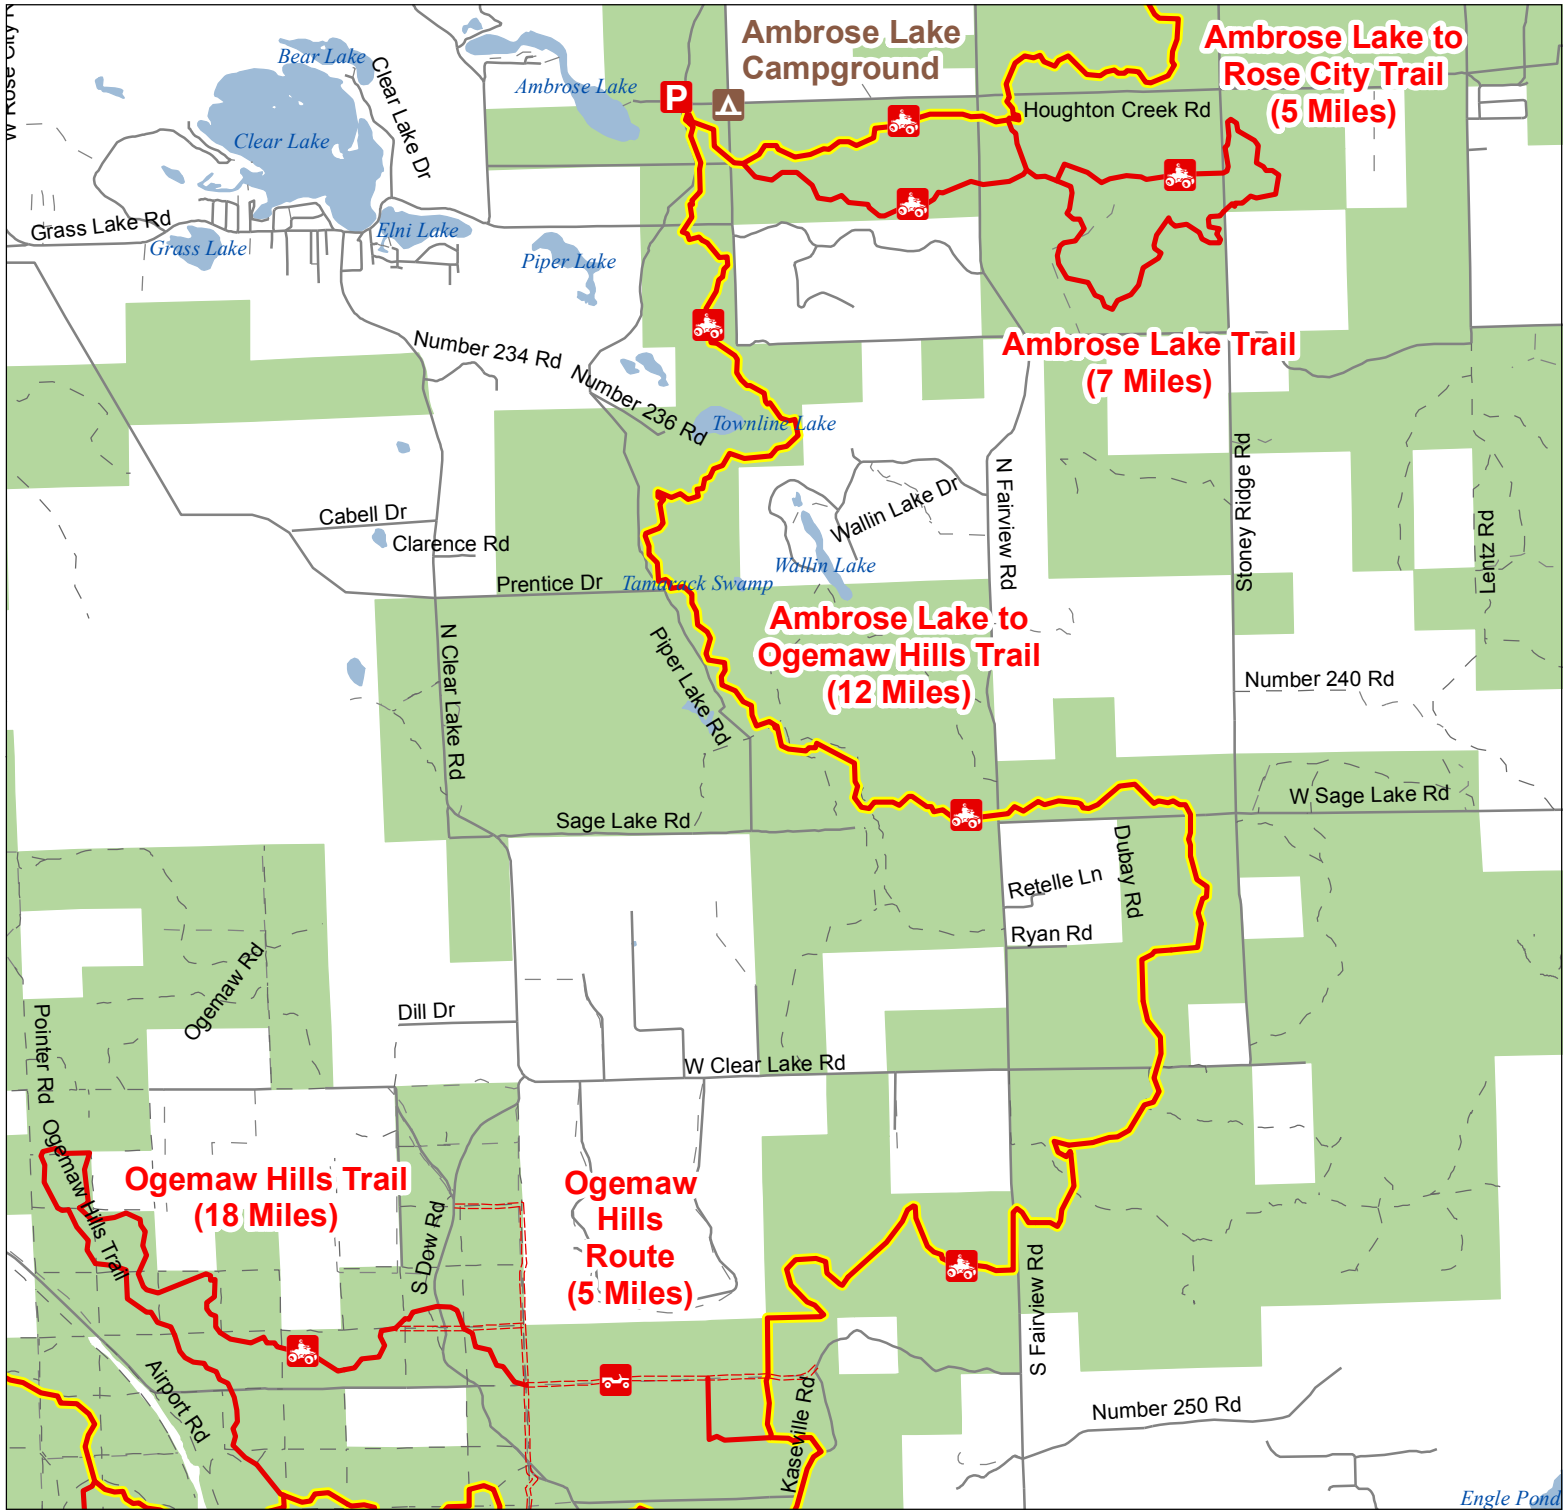

Ambrose Lake to Ogemaw Hills Trail

Ogemaw County, Michigan

- ORV Route – ORVs of all sizes including off-road motorcycles. ORV license and trail permit required unless licensed by the Secretary of State.
- ORV Trail – ORVs 50 inches in width or less including off-road motorcycles. ORV license and trail permit required.
- Michigan Cross Country Cycle Trail (MCCCT)

- State Forest Campgrounds
- Parking Lots
- Paved or Gravel Road
- Poor Dirt Road
- Lakes and Rivers
- State Land
- County Boundary

Advisory: Trails and Routes have two-way traffic.

Disclaimer: Trails shown on this map are an approximate representation of the trail system at the time of publication and may not reflect current ground conditions. **STAY ON SIGNED TRAILS ONLY!**