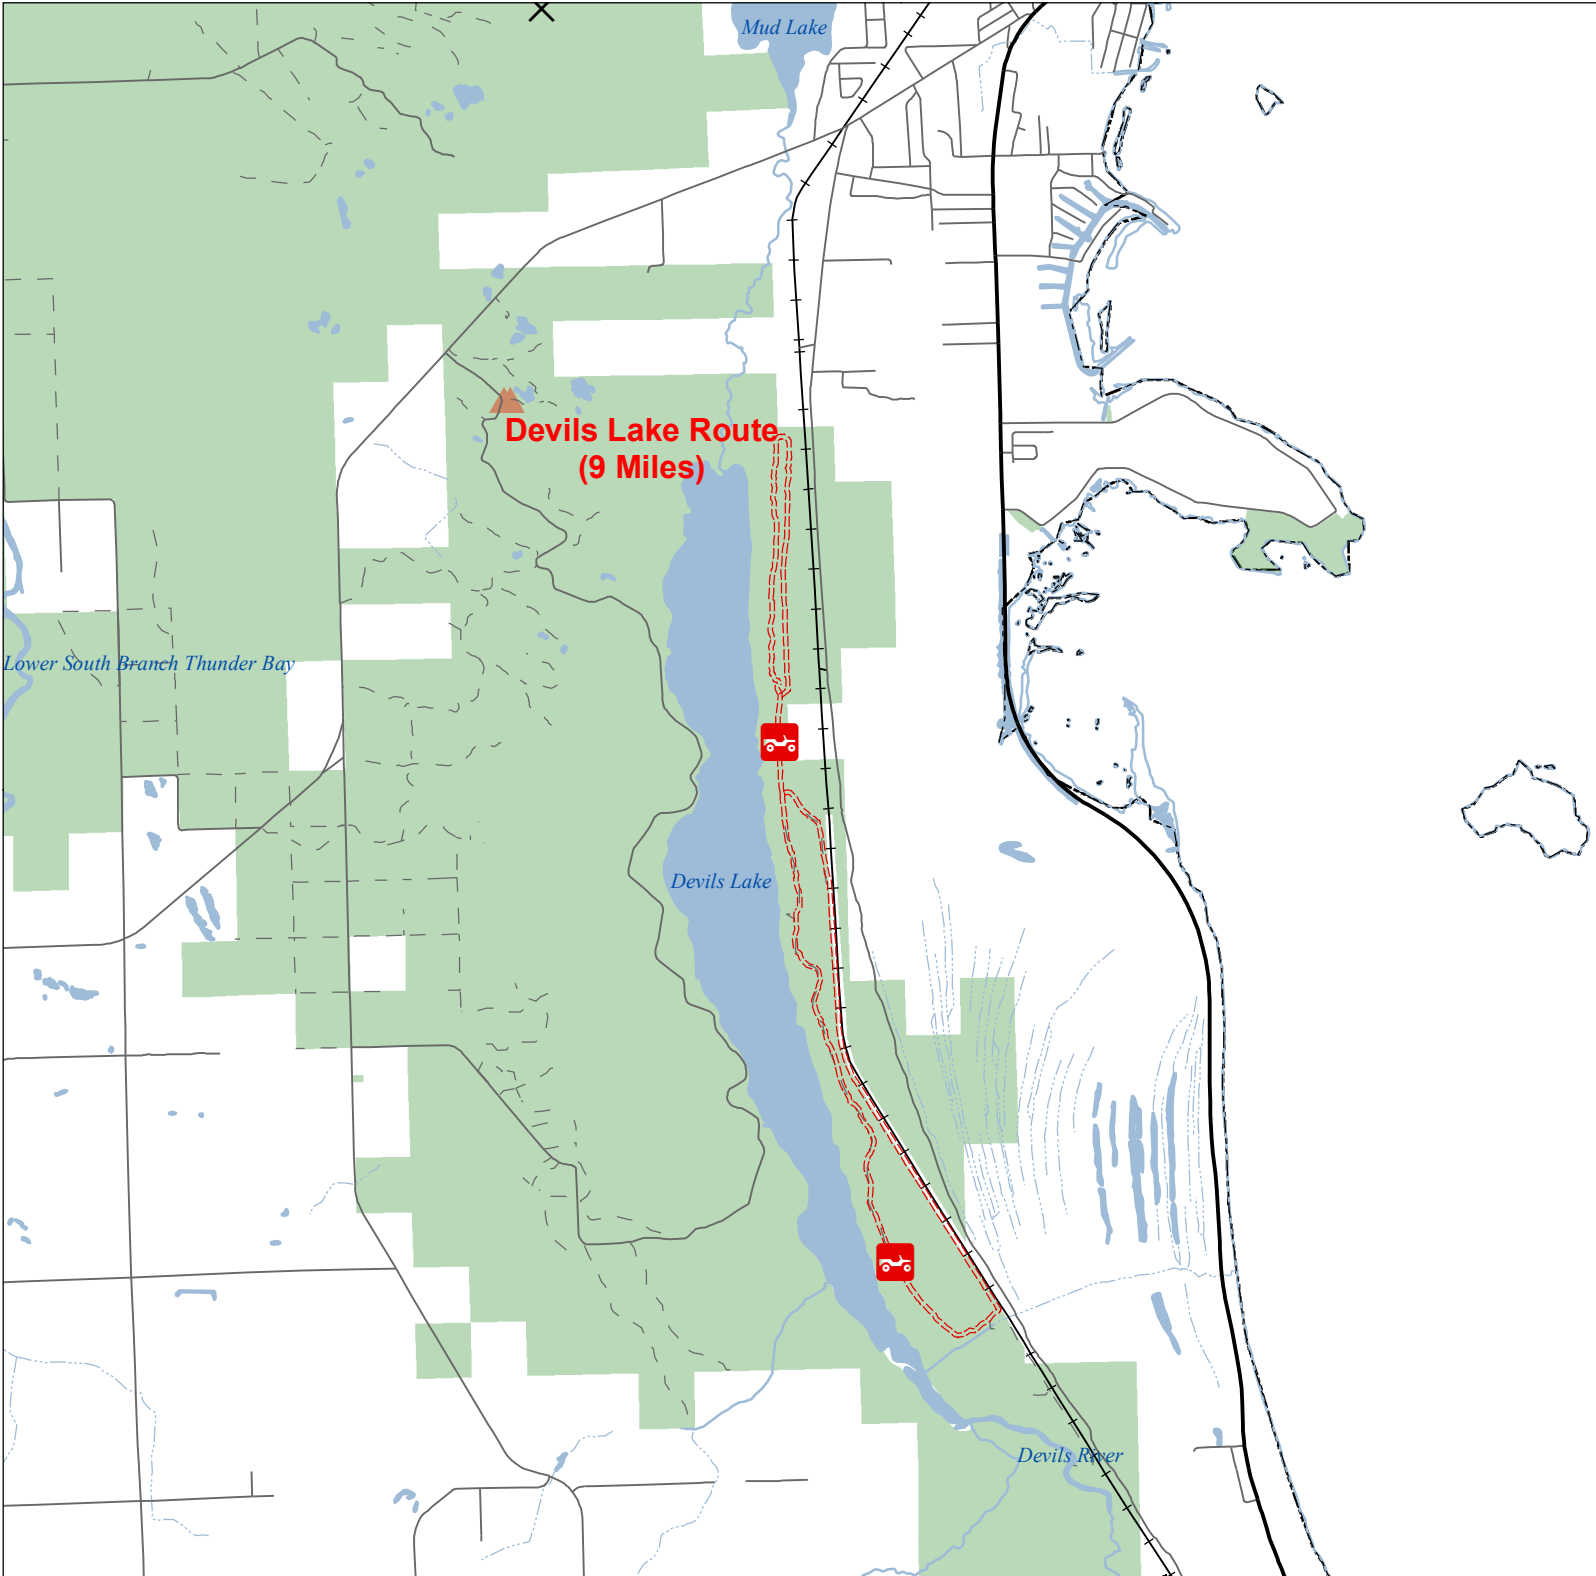

Devils Lake Route

Alpena County, Michigan

 ORV Route – ORVs of all sizes including off-road motorcycles. ORV license and trail permit required unless licensed by the Secretary of State.

Advisory: Routes have two-way traffic.

Disclaimer: Trails shown on this map are an approximate representation of the trail system at the time of publication and may not reflect current ground conditions. **STAY ON SIGNED TRAILS ONLY!**

-  Highway
-  Paved or Gravel Road
-  Poor Dirt Road
-  Railroad
-  Lakes and Rivers
-  State Forest
-  County Boundaries